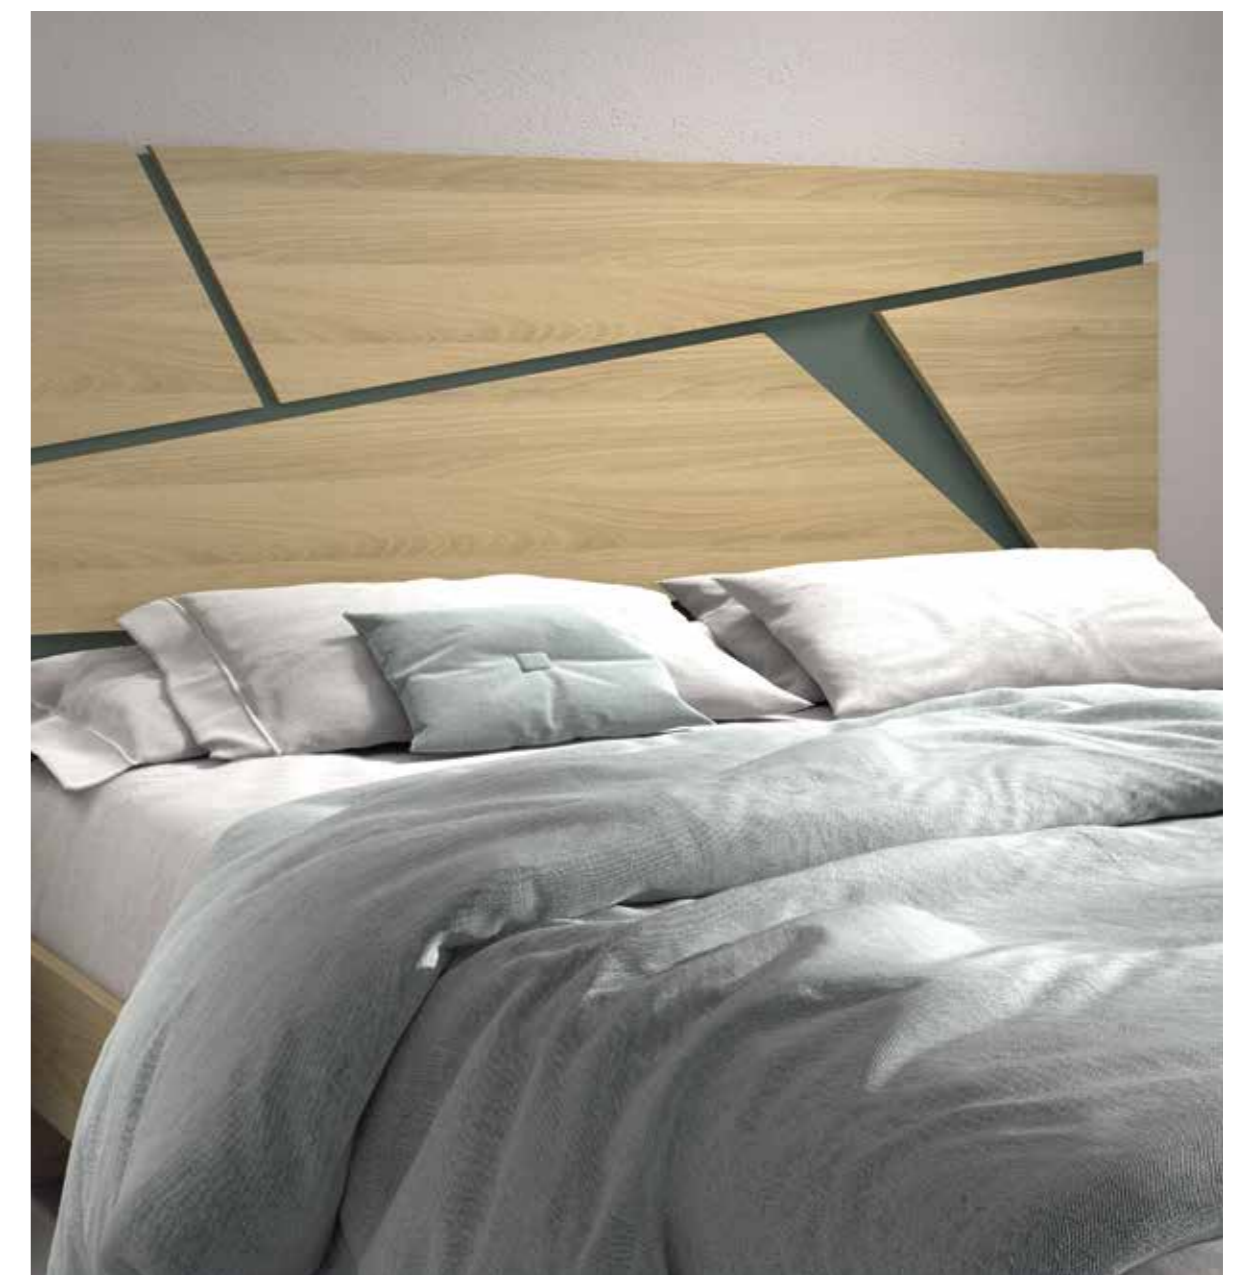

E033

composición

Colores | Couleurs | Colors

Nature

Musgo

Tirador | Poignée | Handle

Alfa Musgo